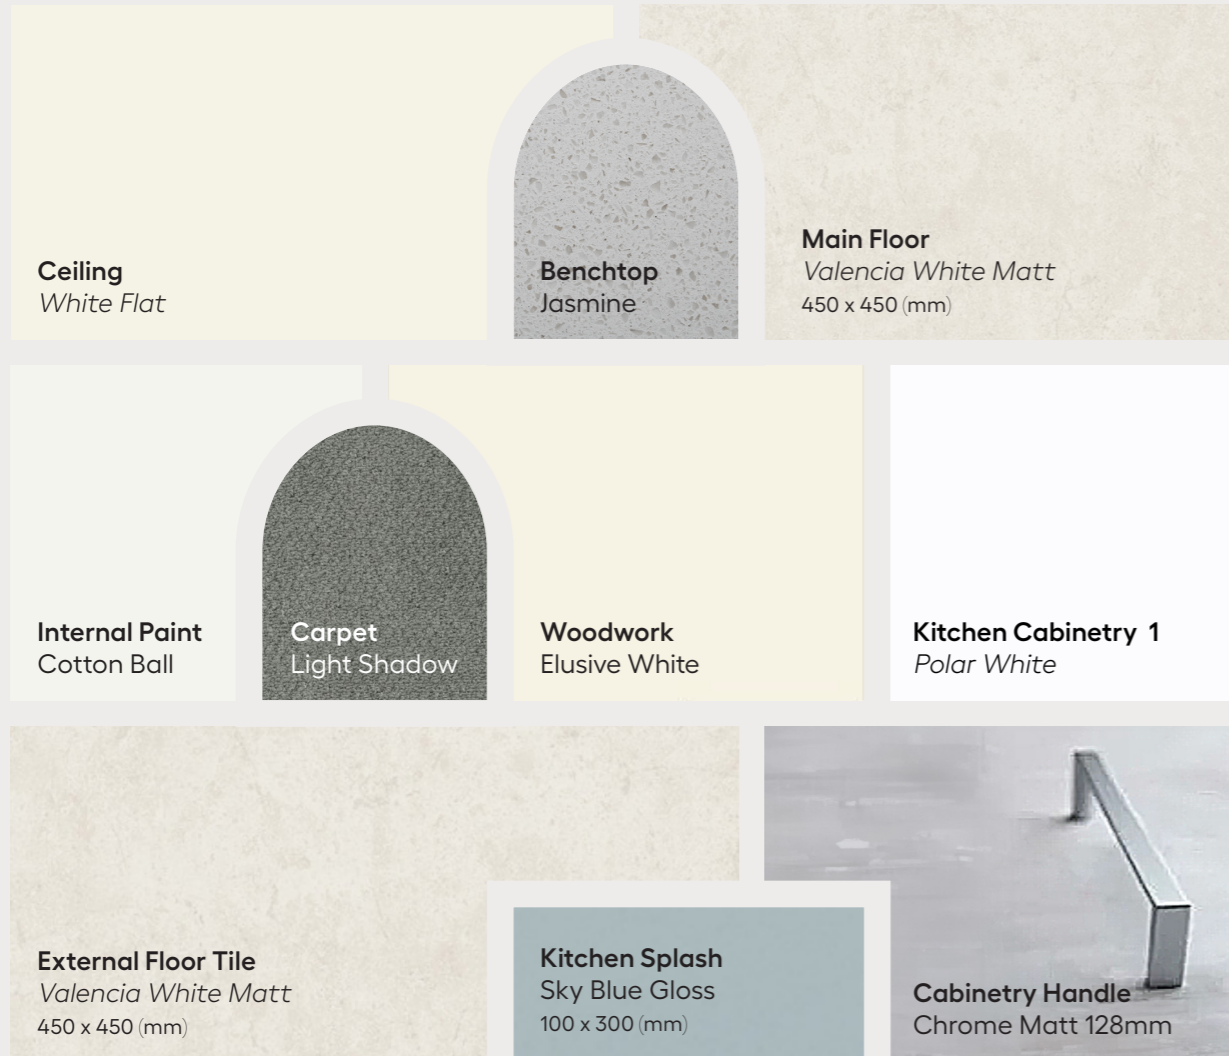

KITCHEN & LIVING SELECTIONS